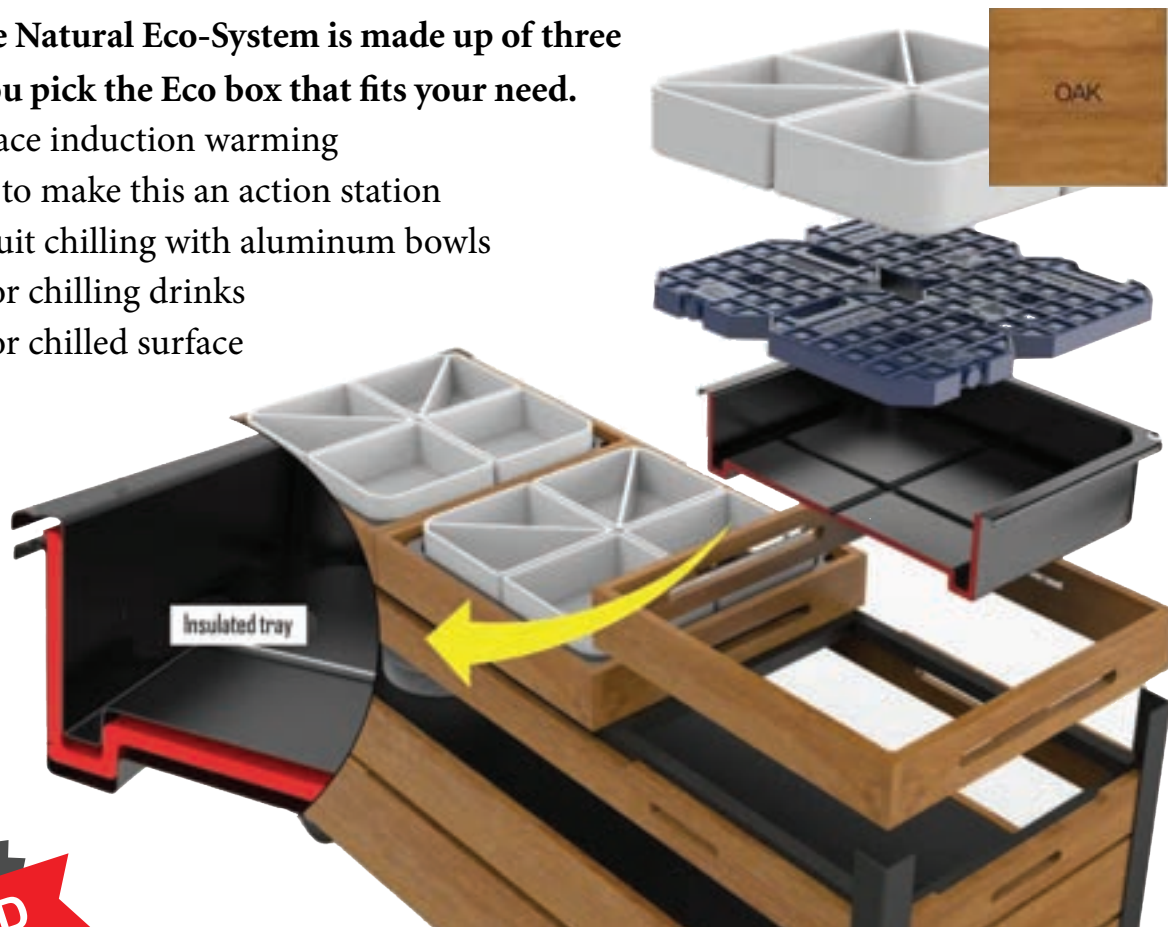

### AC:

Plug into any standard wall outlet

- Run as many as 5 Natural Eco-System trolleys on a standard 20-Amp circuit  
**That's 15 chafers!**
- No special wiring required

### DC:

Run three Smart Buffet Ware chafers for up to 16 hours on a single charge

- Battery life expectancy 10 year
- Recharge time 4 hours
- Plug in to any standard wall outlet to charge

# THE GREENEST INDUCTION SYSTEM IN THE WORLD

The top of the Natural Eco-System is made up of three Eco boxes. You pick the Eco box that fits your need.

- Undersurface induction warming
- Cook tops to make this an action station
- Salad or fruit chilling with aluminum bowls
- Eco-Box for chilling drinks
- Eco-Box for chilled surface