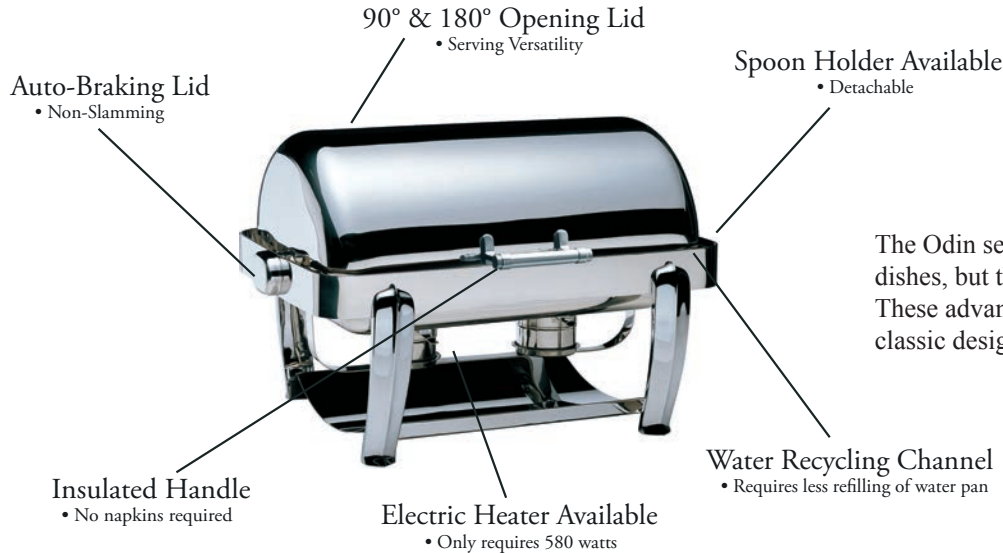

Odin chafing dishes can be purchased alone or as bundled kits by adding an A, B or C to the end of the item number as referenced below:

1A1231CH **A**: Includes chafing dish, heater, fuel cup holder(s) & spoon holder.

1A1242BR **B**: Includes chafing dish, fuel cup holder(s) & spoon holder.

1A1245 **C**: Includes chafing dish & fuel cup holder(s).

(visit www.smartbuffetware.com for additional information)

**LOW ENERGY INDUCTION
WARMER ALSO AVAILABLE
(SEE PAGE 9)**

The Odin series is designed to look like traditional chafing dishes, but they have the advantages of modern engineering. These advantages make them more cost effective than the classic design chafers.