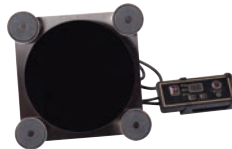

Induction Warmer
with magnets
1AIW110V

- only 2.61 amps
- 7 units per 20 amp circuit
  (fits Smart square chafers)