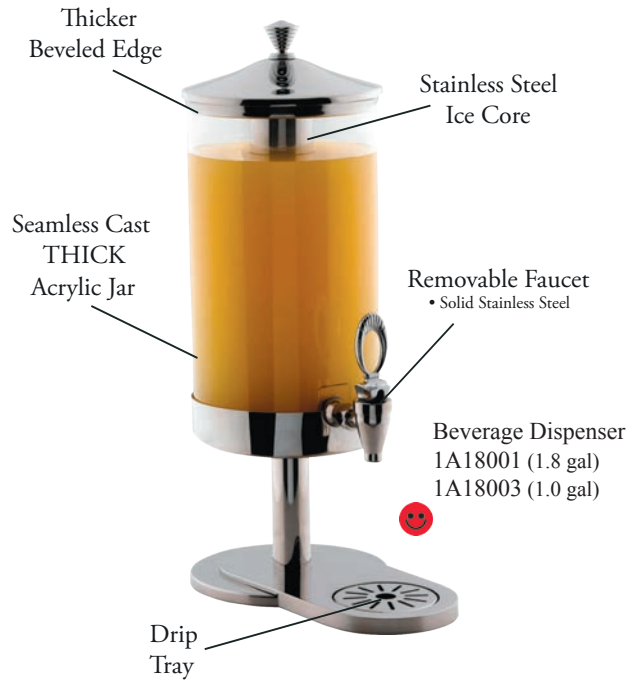

Beverage Dispensers

18-10 STAINLESS STEEL

EASY TO DISASSEMBLE & CLEAN