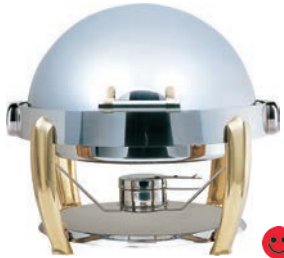

 **Odin Oblong**

18-10 STAINLESS STEEL

1A1231BRC (8.5 qt)

1A1231CHC (8.5 qt)

1A1234C (8.5 qt)

1A1434DA (8.5 qt)

 **Odin Round**

18-10 STAINLESS STEEL