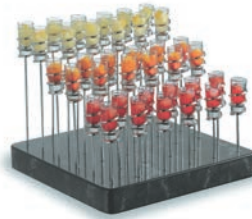

1A19923SET