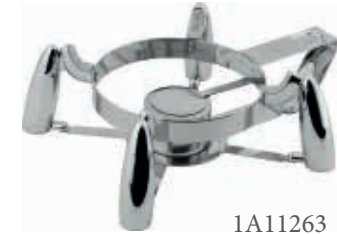

1A11265
Base

SMART W Round
Glass Lid Chafing Dish

SMART W Round
Solid Lid Chafing Dish

SMART W
Soup Urn

1A15701
Large
6.9 qt / 6.5 L

1A15704
Large
6.9 qt / 6.5 L

1A11263
Base

1A15702
Medium
4.8 qt / 4.5 L