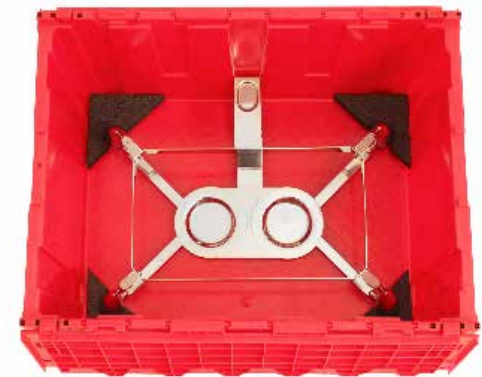

SMART™ W Series Chafer Stacking Trolley

#1A91101

- Transports up to 8 SMART W Series Chafers
- Custom inserts keep chafers in place
- Protect and store chafers and induction stands
- Crates are customized for each Smart W Series

1ASBWCTREC: Crate for Domino rectangle frame, Induction and Chilling

1ASBWCTSQ: Crate for Domino square frame

1ASBWCT266: Crate for Smart W stand #1A11266

1ASBWCT265: Crate for Smart W stand #1A11265

1ASBWCT264: Crate for Smart W stand #1A11264

1ASBWCT263: Crate for Smart W stand #1A11263

1ASBWCT16800: Crate for Smart W Soup #1A16800

SMART™
BUFFETWARE

26149 Capital Drive, Daphne, AL 36526

877-463-3388 • www.smartbuffetware.com

#218SW