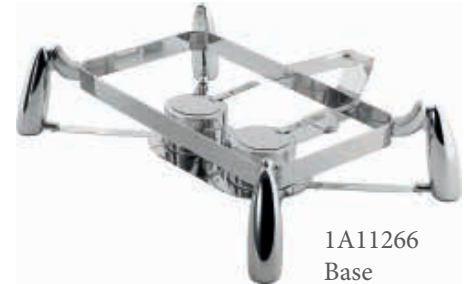

vimeo.com/264532372

SMART W Oblong
Chafing Dish

SMART W Square
Chafing Dish

1A15706135
8.5 qt / 8.0 L

1A15707135
8.5 qt / 8.0 L

1A11266
Base

1A15700
5.8 qt / 5.0 L

1A15703
5.8 qt / 5.0 L

1A11265
Base

SMART W Round
Glass Lid Chafing Dish

SMART W Round
Solid Lid Chafing Dish

SMART W
Soup Urn

1A15701
Large
6.9 qt / 6.5 L

1A15704
Large
6.9 qt / 6.5 L

1A11263
Base

1A15702
Medium
4.8 qt / 4.5 L

1A15705
Medium
4.8 qt / 4.5 L

1A16800
Soup Urn
10.6 qt / 10 L

1A11264
Base

Timeless elegance, endless possibilities.
SMART™ W Domino System

1A15700RW

1A15701SW

1A15706135RW

Domino Induction Wood Platform