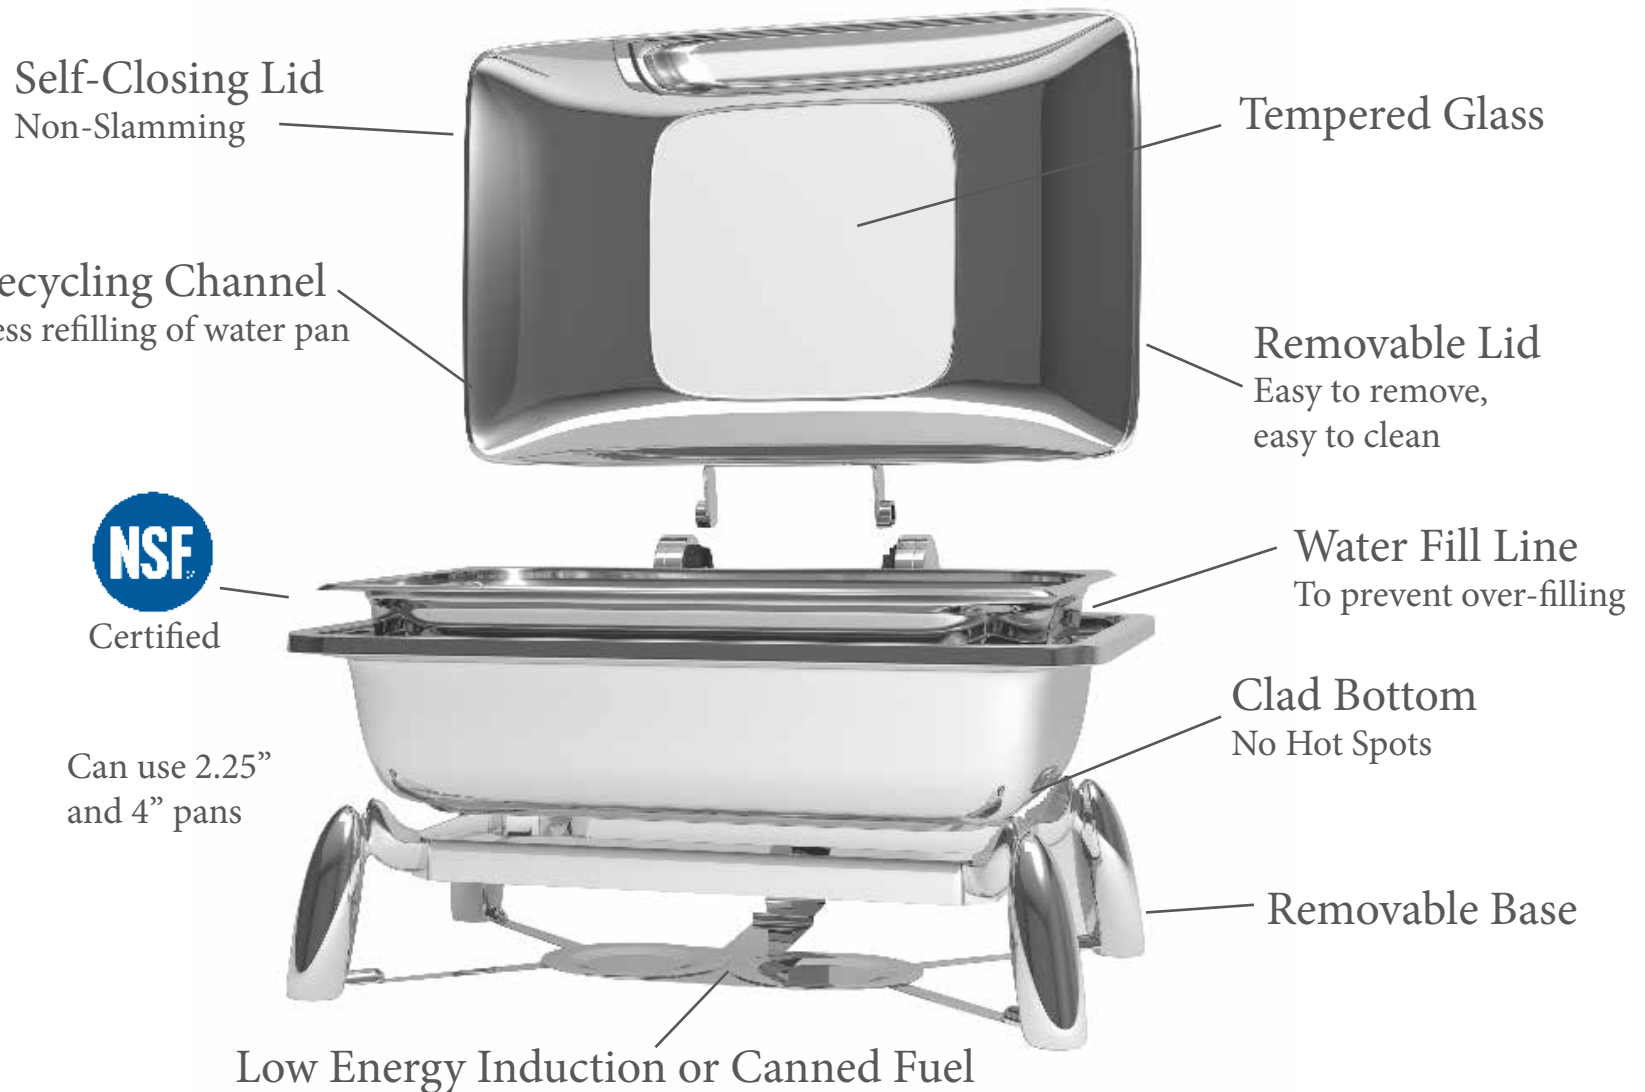

It starts with a SMART™ concept,
and results in something brilliant.

Scan Here for
Video Demo

vimeo.com/239866508

Escanear demostraciyn
de video en Espanol

vimeo.com/264532372