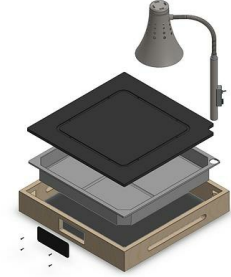

# Eco System Carving Module 1AECOCV

Eco System Carving Module

## Included Accessories

1A20819000  
Standard Module Box

1A20819301  
Eco System Insulated Ice Pack Tray

1A20819001  
Eco System Black Board for Menu

1A19416CS2BLK  
Eco System Heating Lamp (Clamp Style,  
Black)