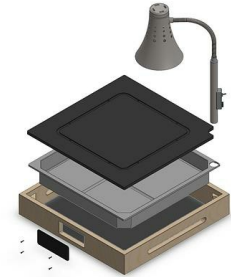

Eco System Carving Module 1AECOCV

Eco System Carving Module

Included Accessories

1A20819000
Standard Module Box

1A20819301
Eco System Insulated Ice Pack Tray

1A20819001
Eco System Black Board for Menu

1A19416CS2BLK
Eco System Heating Lamp (Clamp Style,
Black)

1A20819401
Eco System Carving Board

1A20819002
Eco System Heating Lamp Holding Device