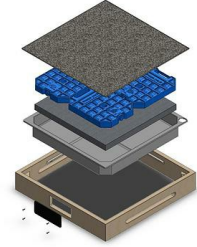

Eco System Cold Module Chilled Surface 1AECOCS

Eco System Cold Module Chilled Surface

Included Accessories

1A11511
Cold Display Ice Pack

1A20819000
Standard Module Box

1A20819300
Eco System Cool Eco-Lite Stone Tile

1A20819302
Eco System Riser for Cold Module

1A20819301
Eco System Insulated Ice Pack Tray

1A20819001
Eco System Black Board for Menu