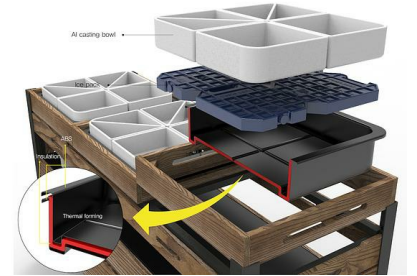

Eco System Cold Module Chilled Bowls 1AECOCB

Eco System Cold Module Chilled Bowls

Included Accessories

1A11511
Cold Display Ice Pack

1A20819000
Standard Module Box

1A20819301
Eco System Insulated Ice Pack Tray

1A20819001
Eco System Black Board for Menu

1ASBW213NSF
NSF Coated Aluminum Bowl Full for Eco System Chilled Cold Module

1ASBW106NSF
NSF Coated Aluminum Bowl Divided for Eco System Chilled Cold Module