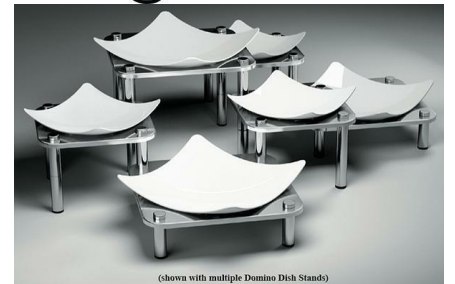

# Small Domino 3.5" Dish Stand 1A19402090

- Domino small square frame
- 18/10 quality heavy gage stainless steel
- Modular component connects like Legos
- Multiple uses
- Product Dimensions: 10" x 10" x 3.5" / 254 x 254 x 89 mm
- Product Weight: 4 lb / 1.8 kg
- Box Dimensions: 12" x 12" x 7" / 305 x 305 x 178 mm
- Box Weight: 4 lb / 1.8 kg