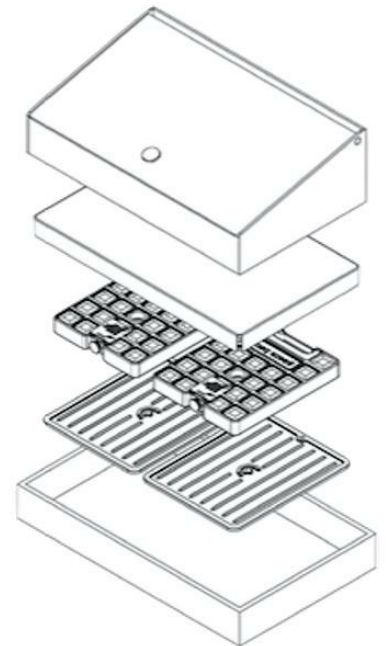

T-Collection Full G/N Size Wood Cold Display

1A18931001

T-Collection Full G/N Size Wood Cold Display features ash wood tray, ice packs, stainless steel tray, silicone mats, and clear acrylic cover for up to 4 hours of fresh food display.

Included Accessories

1A11511

Cold Display Ice Pack

1A19115750

T-Collection Full G/N Size Ash Wood 3" Tray

1A19946001

T-Collection Full G/N Size Acrylic Dome Cover

1A18931100
Multi Silicone Pad

1A18931300
T-Collection Full Size Cold Display Stainless
Steel Tray