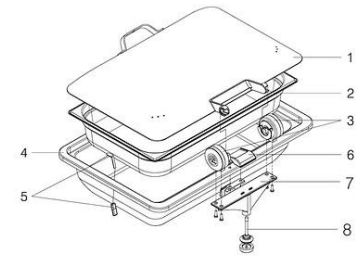

www.smartbuffetware.com

Accessories

1A11101070

Full Size Oblong Food Pan, Stainless Steel

1A11102

The 1/2 Oblong Food Pan, Stainless Steel

1A11103

1/3 Oblong Food Pan, Stainless Steel

1A11104

The 2/3 Oblong Food Pan, Stainless Steel

1A11209

The 2/3 Oblong Food Pan, Porcelain

1A11207

The 1/2 Oblong Food Pan, Porcelain