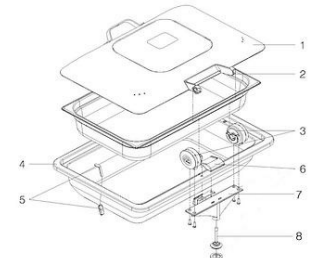

Reference	Item Number	Description	Ea/Set
1	1A15706100	Smart W Oblong Glass Lid with Handle	1 EA
2	1A11101070	Oblong Food Pan	1 EA
3	1A15706480	Smart W Complete Hinge Assembly Set for 1A15706135	1 SET
	1A15706481	Smart W Hinge Damper Replacement Set for 1A15706135	1 SET
4	1A15706440	Smart W Oblong Water Pan	1 EA
5	1A15706350	Smart W Chafing Pan Push Pin	1 EA
6	1A15706301	Smart W Chafing Water Channel	1 EA
7	1A15706302	Smart W Oblong & Square Back Support, screws included	1 EA
8	1A15706303	Smart W Leveling Foot	1 EA

www.smartbuffetware.com

- Rectangle Induction chafer
- Standard full size GN food pan
- Capacity 8.5 qt / 8.0 ltr
- Soft auto close glass lid
- Water recycling
- Cladded water pan
- Lift tab for easy food pan removal
- No hot spots
- 18/10 quality stainless steel
- Dimensions 23" x 17.5" x 7.75" / 585 x 445 x 197 mm
- Weight 19.5 lbs / 8.9 kg
- Carton Dimensions 21" x 26" x 10" / 534 x 661 x 254 mm
- Carton Weight 25 lbs / 11.4 kg

Accessories

1A11101070

Full Size Oblong Food Pan, Stainless Steel

1A11102

The 1/2 Oblong Food Pan, Stainless Steel

1A11103

1/3 Oblong Food Pan, Stainless Steel