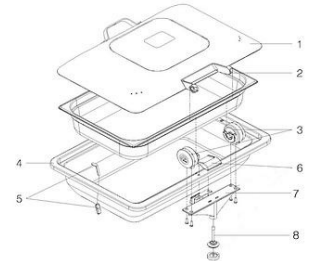

Item No: **1A15706135**
Description: SMART W OBLONG CHAFING DISH WITH GLASS LID

Reference	Item Number	Description	Ea/Set
1	1A15706100	Smart W Oblong Glass Lid with Handle	1 EA
2	1A11101070	Oblong Food Pan	1 EA
3	1A15706135	Smart W Complete Hinge Assembly Set for 1A15706135	1 SET
	1A15706135	Smart W Hinge Damper Replacement Set for 1A15706135	1 SET
4	1A15706400	Smart W Oblong Water Pan	1 EA
5	1A15700350	Smart W Chafing Pan Push Pin	1 EA
6	1A15700301	Smart W Chafing Water Channel	1 EA
7	1A15700302	Smart W Oblong & Square Back Support, screws included	1 EA
8	1A15700303	Smart W Leveling Foot	1 EA