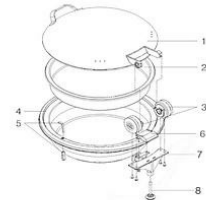

Item No: **1A15705**
Description: SMART W ROUND MEDIUM CHAFING DISH WITH S.S. LID

www.smartbuffetware.com