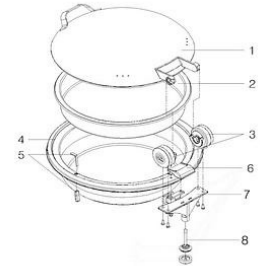

www.smartbuffetware.com

- Large round Induction chafer
- Standard full size round food pan
- Capacity 6.9 qt / 6.5 ltr
- Soft auto close lid
- Water recycling
- Cladded water pan
- Lift tab for easy food pan removal
- No hot spots
- 18/10 quality stainless steel
- Dimensions 17.25" x 19" x 8" / 439 x 483 x 204 mm
- Weight 14 lbs / 6.4 kg
- Carton Dimensions 22" x 20" x 12" / 559 x 508 x 305 mm
- Carton Weight 18 lbs / 8.2 kg

Accessories

1A11201

Large Full Size Round Food Pan, Stainless Steel

1A11221HLF

Large 1/2 Size Round Food Pan, Stainless Steel, Large, includes two 1/2 size pans

1A11204

The Full Size Round Food Pan, Porcelain, Large