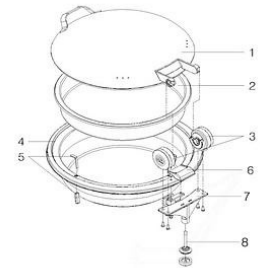

Item No: 1A15704

Description: SMART W ROUND LARGE CHAFING DISH WITH S.S. LID