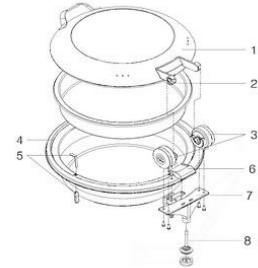

Item No: **1A15701**

Description: SMART W ROUND LARGE CHAFING DISH WITH GLASS LID

Reference	Item Number	Description	Ea/Set
1	1A1570100	Smart W Large Round Glass Lid with Handle	1 EA
2	1A11201	Large Round Food Pan	1 EA
3	1A15700HSG & 1A1570135	Smart W Complete Hinge Assembly Set for 1A15700, 1A15701 & 1A1570135	1 SET
	1A15700MKT & 1A1570135	Smart W Hinge Damper Replacement Set for 1A15700, 1A15701 & 1A1570135	1 SET
4	1A15701400	Smart W Large Round Water Pan	1 EA
5	1A1570050	Smart W Chafier Pan Push Pin	1 EA
6	1A15700100	Smart W Chafier Water Channel	1 EA
7	1A15701202	Smart W Round Back Support, screws included	1 EA
8	1A15700303	Smart W Leveling Foot	1 EA