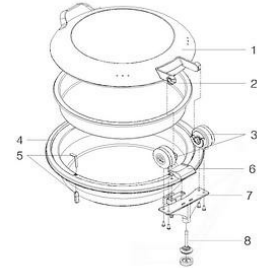

- Large round Induction chafer
- Standard full size round food pan
- Capacity 6.9 qt / 6.5 ltr
- Soft auto close glass lid
- Water recycling
- Cladded water pan
- Lift tab for easy food pan removal
- No hot spots
- 18/10 quality stainless steel
- Dimensions 17.25" x 19" x 8" / 439 x 483 x 204 mm
- Weight 15 lbs / 6.9 kg
- Carton Dimensions 22" x 19" x 12" / 559 x 483 x 305 mm
- Carton Weight 18 lbs / 8.2 kg

Item No: **1A15701**

Description: SMART W ROUND LARGE CHAFING DISH WITH GLASS LID

Reference	Item Number	Description	EA/Set
1	1A15701100	Smart W Large Round Glass Lid with Handle	1 EA
2	1A11201	Large Round Food Pan	1 EA
3	1A157001HSG & 1A1570115	Smart W Complete Hinge Assembly Set for 1A15700, 1A15701 & 1A1570115	1 SET
	1A15700MKT & 1A15701135	Smart W Hinge Damper Replacement Set for 1A15700, 1A15701 & 1A15701135	1 SET
4	1A15701400	Smart W Large Round Water Pan	1 EA
5	1A15700150	Smart W Chafer Pan Push Pin	1 EA
6	1A15700101	Smart W Chafer Water Channel	1 EA
7	1A15701202	Smart W Round Back Support, screws included	1 EA
8	1A15700303	Smart W Leveling Foot	1 EA