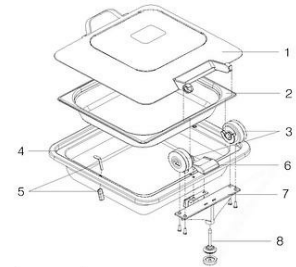

Item No: **1A15700**