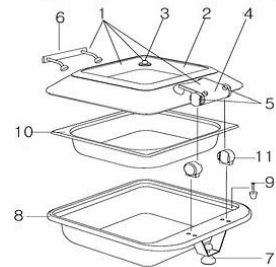

(shown with optional spoon holder)

Item No: **1A15601**
Description: SMART SQUARE CHAFING DISH WITH GLASS LID

Reference	Item Number	Description	Ea/Set
1	1A15601100	Smart Square Glass Lid Assembly	1 EA
2	1A15601200	Smart Square Glass Lid ONLY	1 EA
3	1A15300130	Smart Steam Hole Kit	1 SET
4	1A15301HSG	Smart Complete Hinge Assembly with Housing and Mechanism for 1A15301 and 1A15601	1 SET
5	1A15301MKT	Smart Hinge Rebuild Kit for 1A15301 and 1A15601	1 EA
6	1A15600140	Smart Handle ONLY for 1A15600 and 1A15601	1 EA
7	1A15300300	Smart Base with Leveling Foot for All Smart Series Chafers, screws included	1 EA
8	1A15600400	Square Water Pan for 1A15600 and 1A15601	1 EA
9	1A15300330	Smart Chaffer Pan Push Pin	1 EA
10	1A11104	2/3 Oblong Food Pan	1 EA
11	1A15301M40	Smart Chaffer Hinge Receiver	1 SET