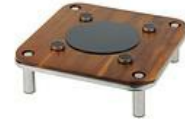

## Accessories

1A11202

The Full Size Round Food Pan, Stainless Steel, Medium

1A11260

The SMART Medium Round Removable Base, Stainless Steel

1A11268

The SMART Round Detachable Serving Spoon Holder, Stainless Steel

1A11238SET

Medium Round Soup Station Kit, Stainless Steel

1A11214

Full Size Round Food Pan, Porcelain, Medium

1A11215

1/2 Divided Round Food Pan, Porcelain, Medium

1A11518

Drip Tray, for Medium Round Divided Food Pan

1AIW19406SET

Domino Rectangle Induction Platform Set, Wood

1AIW19405SET

Domino Square Induction Platform Set, Wood

1ARECPSET

Domino Rectangle Induction Platform Set, Black Phenolic

1A11520

Drip Tray for Medium Food Pan