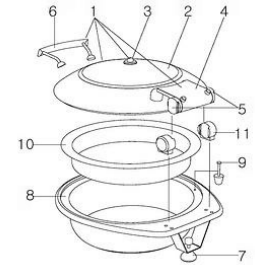

www.smartbuffetware.com