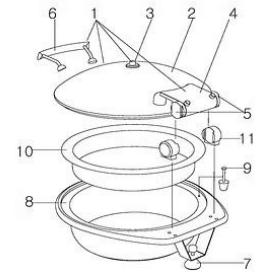

(shown with optional spoon holder)

Item No: **1A15302**

Description: SMART MEDIUM ROUND CHAFING DISH WITH S.S. LID

| Reference | Item Number | Description   | Ea/Set |
|-----------|-------------|---|--------|
| 1         | 1A15302100  | Smart Medium Round Solid Lid Assembly                                     | 1 EA   |
| 2         | 1A15302200  | Smart Medium Solid Lid ONLY   | 1 EA   |
| 3         | 1A15300130  | Smart Steam Hole Kit  | 1 SET  |
| 4         | 1A15302HSG  | Smart Complete Hinge Assembly with Housing and Mechanism for 1A15302      | 1 SET  |
| 5         | 1A15302MKT  | Smart Hinge Rebuild Kit for 1A15302                                       | 1 EA   |
| 6         | 1A15300040  | Smart Handle ONLY for 1A15300, 1A15301, 1A15302 and 1A15303               | 1 EA   |
| 7         | 1A15300300  | Back Support with Leveling Foot for All Smart Series Chafers, with screws | 1 EA   |
| 8         | 1A15302400  | Med Round Water Pan for 1A15302 and 1A15303                               | 1 EA   |
| 9         | 1A15300340  | Smart Chafar Pan Push Pin   | 1 EA   |
| 10        | 1A11202     | Medium Round Food Pan   | 1 EA   |
| 11        | 1A15301M40  | Smart Chafar Hinge Receiver   | 1 SET  |