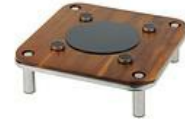

(shown with optional spoon holder)

Item No: **1A15302**

Description: SMART MEDIUM ROUND CHAFING DISH WITH S.S. LID

| Reference | Item Number | Description   | Ea/Set |
|-----------|-------------|---|--------|
| 1         | 1A15302100  | Smart Medium Round Solid Lid Assembly                                     | 1 EA   |
| 2         | 1A15302200  | Smart Medium Solid Lid ONLY   | 1 EA   |
| 3         | 1A15300130  | Smart Steam Hole Kit  | 1 SET  |
| 4         | 1A15302HSG  | Smart Complete Hinge Assembly with Housing and Mechanism for 1A15302      | 1 SET  |
| 5         | 1A15302MKT  | Smart Hinge Rebuild Kit for 1A15302                                       | 1 EA   |
| 6         | 1A15300040  | Smart Handle ONLY for 1A15300, 1A15301, 1A15302 and 1A15303               | 1 EA   |
| 7         | 1A15300300  | Back Support with Leveling Foot for All Smart Series Chafers, with screws | 1 EA   |
| 8         | 1A15302400  | Med Round Water Pan for 1A15302 and 1A15303                               | 1 EA   |
| 9         | 1A15300340  | Smart Chafar Pan Push Pin   | 1 EA   |
| 10        | 1A11202     | Medium Round Food Pan   | 1 EA   |
| 11        | 1A15301M40  | Smart Chafar Hinge Receiver   | 1 SET  |

## Accessories

1A11202

The Full Size Round Food Pan, Stainless Steel, Medium

1A11260

The SMART Medium Round Removable Base, Stainless Steel

1A11268

The SMART Round Detachable Serving Spoon Holder, Stainless Steel

1A11238SET

Medium Round Soup Station Kit, Stainless Steel

1A11214

Full Size Round Food Pan, Porcelain, Medium

1A11215

1/2 Divided Round Food Pan, Porcelain, Medium

1A11518

Drip Tray, for Medium Round Divided Food Pan

1AIW19406SET

Domino Rectangle Induction Platform Set, Wood

1AIW19405SET

Domino Square Induction Platform Set, Wood

1ARECPSET

Domino Rectangle Induction Platform Set, Black Phenolic

1A11520

Drip Tray for Medium Food Pan