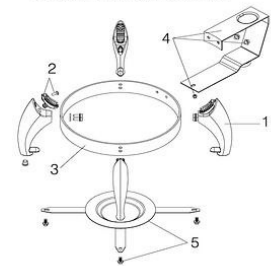

â€¢ Non-skid feet

â€¢ Compatible with 1A15303, 1A15302 induction chafers

â€¢ Product Dimensions: 14.75â€ x 10.25â€ x 5.75â€ / 375 x 261 x 147 mm

â€¢ Product Weight: 9 lbs / 4.1 kg

â€¢ Box Dimensions: 16" x 12" x 8" / 407 x 305 x 204 mm

â€¢ Box Weight: 9 lb / 4.1 kg

SMART
BUFFET WARE

Item No: **1A11260**

Description: Smart Medium Round Stand

#	Item Number	Description	EA
1	1A11261240	Leg, screws included	1 EA
2	1A11261260	Receiver pad, screws included	1 EA
3	1A11260210	Round Frame	1 EA
4	1A11260330	Back Supporter, screws included	1EA
5	1A11260300	Burner Holder Frame, screws included	1EA

www.smartbuffetware.com

Specifications

Carton Quantity	1
Length (inches)	14.75
Width (inches)	10.25
Height (inches)	5.75
Weight	9.0