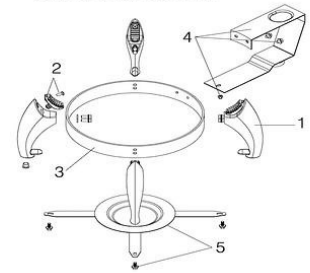

The SMART Large Round Removable Base, Stainless Steel 1A11259

Smart Large Round Stand, made of 18/10 stainless steel, adds elegance to any setting. It's compatible with Smart induction and canned fuel, with non-skid feet for a secure hold. Perfectly paired with 1A15301 and 1A15300 Smart induction chafers.

Item No: **1A11259**

Description: Smart Large Round Stand

#	Item Number	Description	EA
1	1A11261240	Leg, screws included	1 EA
2	1A11261260	Receiver pad, screws included	1 EA
3	1A11259210	Round Frame	1 EA
4	1A11259330	Back Supporter, screws included	1EA
5	1A11259300	Burner Holder Frame, screws included	1EA