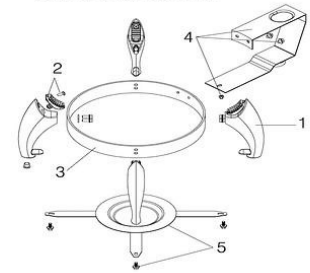

â€¢ Compatible with 1A15301, 1A15300 induction chafers

â€¢ Product Dimensions: 16" x 11.25" x 5.75" / 407 x 286 x 147 mm

â€¢ Product Weight: 10 lbs / 4.53 kg

â€¢ Box Dimensions: 18" x 14" x 8" / 458 x 356 x 204 mm

â€¢ Box Weight: 9 lb / 4.1 kg

Item No: **1A11259**
Description: Smart Large Round Stand

#	Item Number	Description	EA
1	1A11261240	Leg, screws included	1 EA
2	1A11261260	Receiver pad, screws included	1 EA
3	1A11259210	Round Frame	1 EA
4	1A11259330	Back Supporter, screws included	1EA
5	1A11259300	Burner Holder Frame, screws included	1EA

www.smartbuffetware.com

Specifications

Carton Quantity	1
Length (inches)	16.0
Width (inches)	11.25
Height (inches)	5.75
Weight	10.0